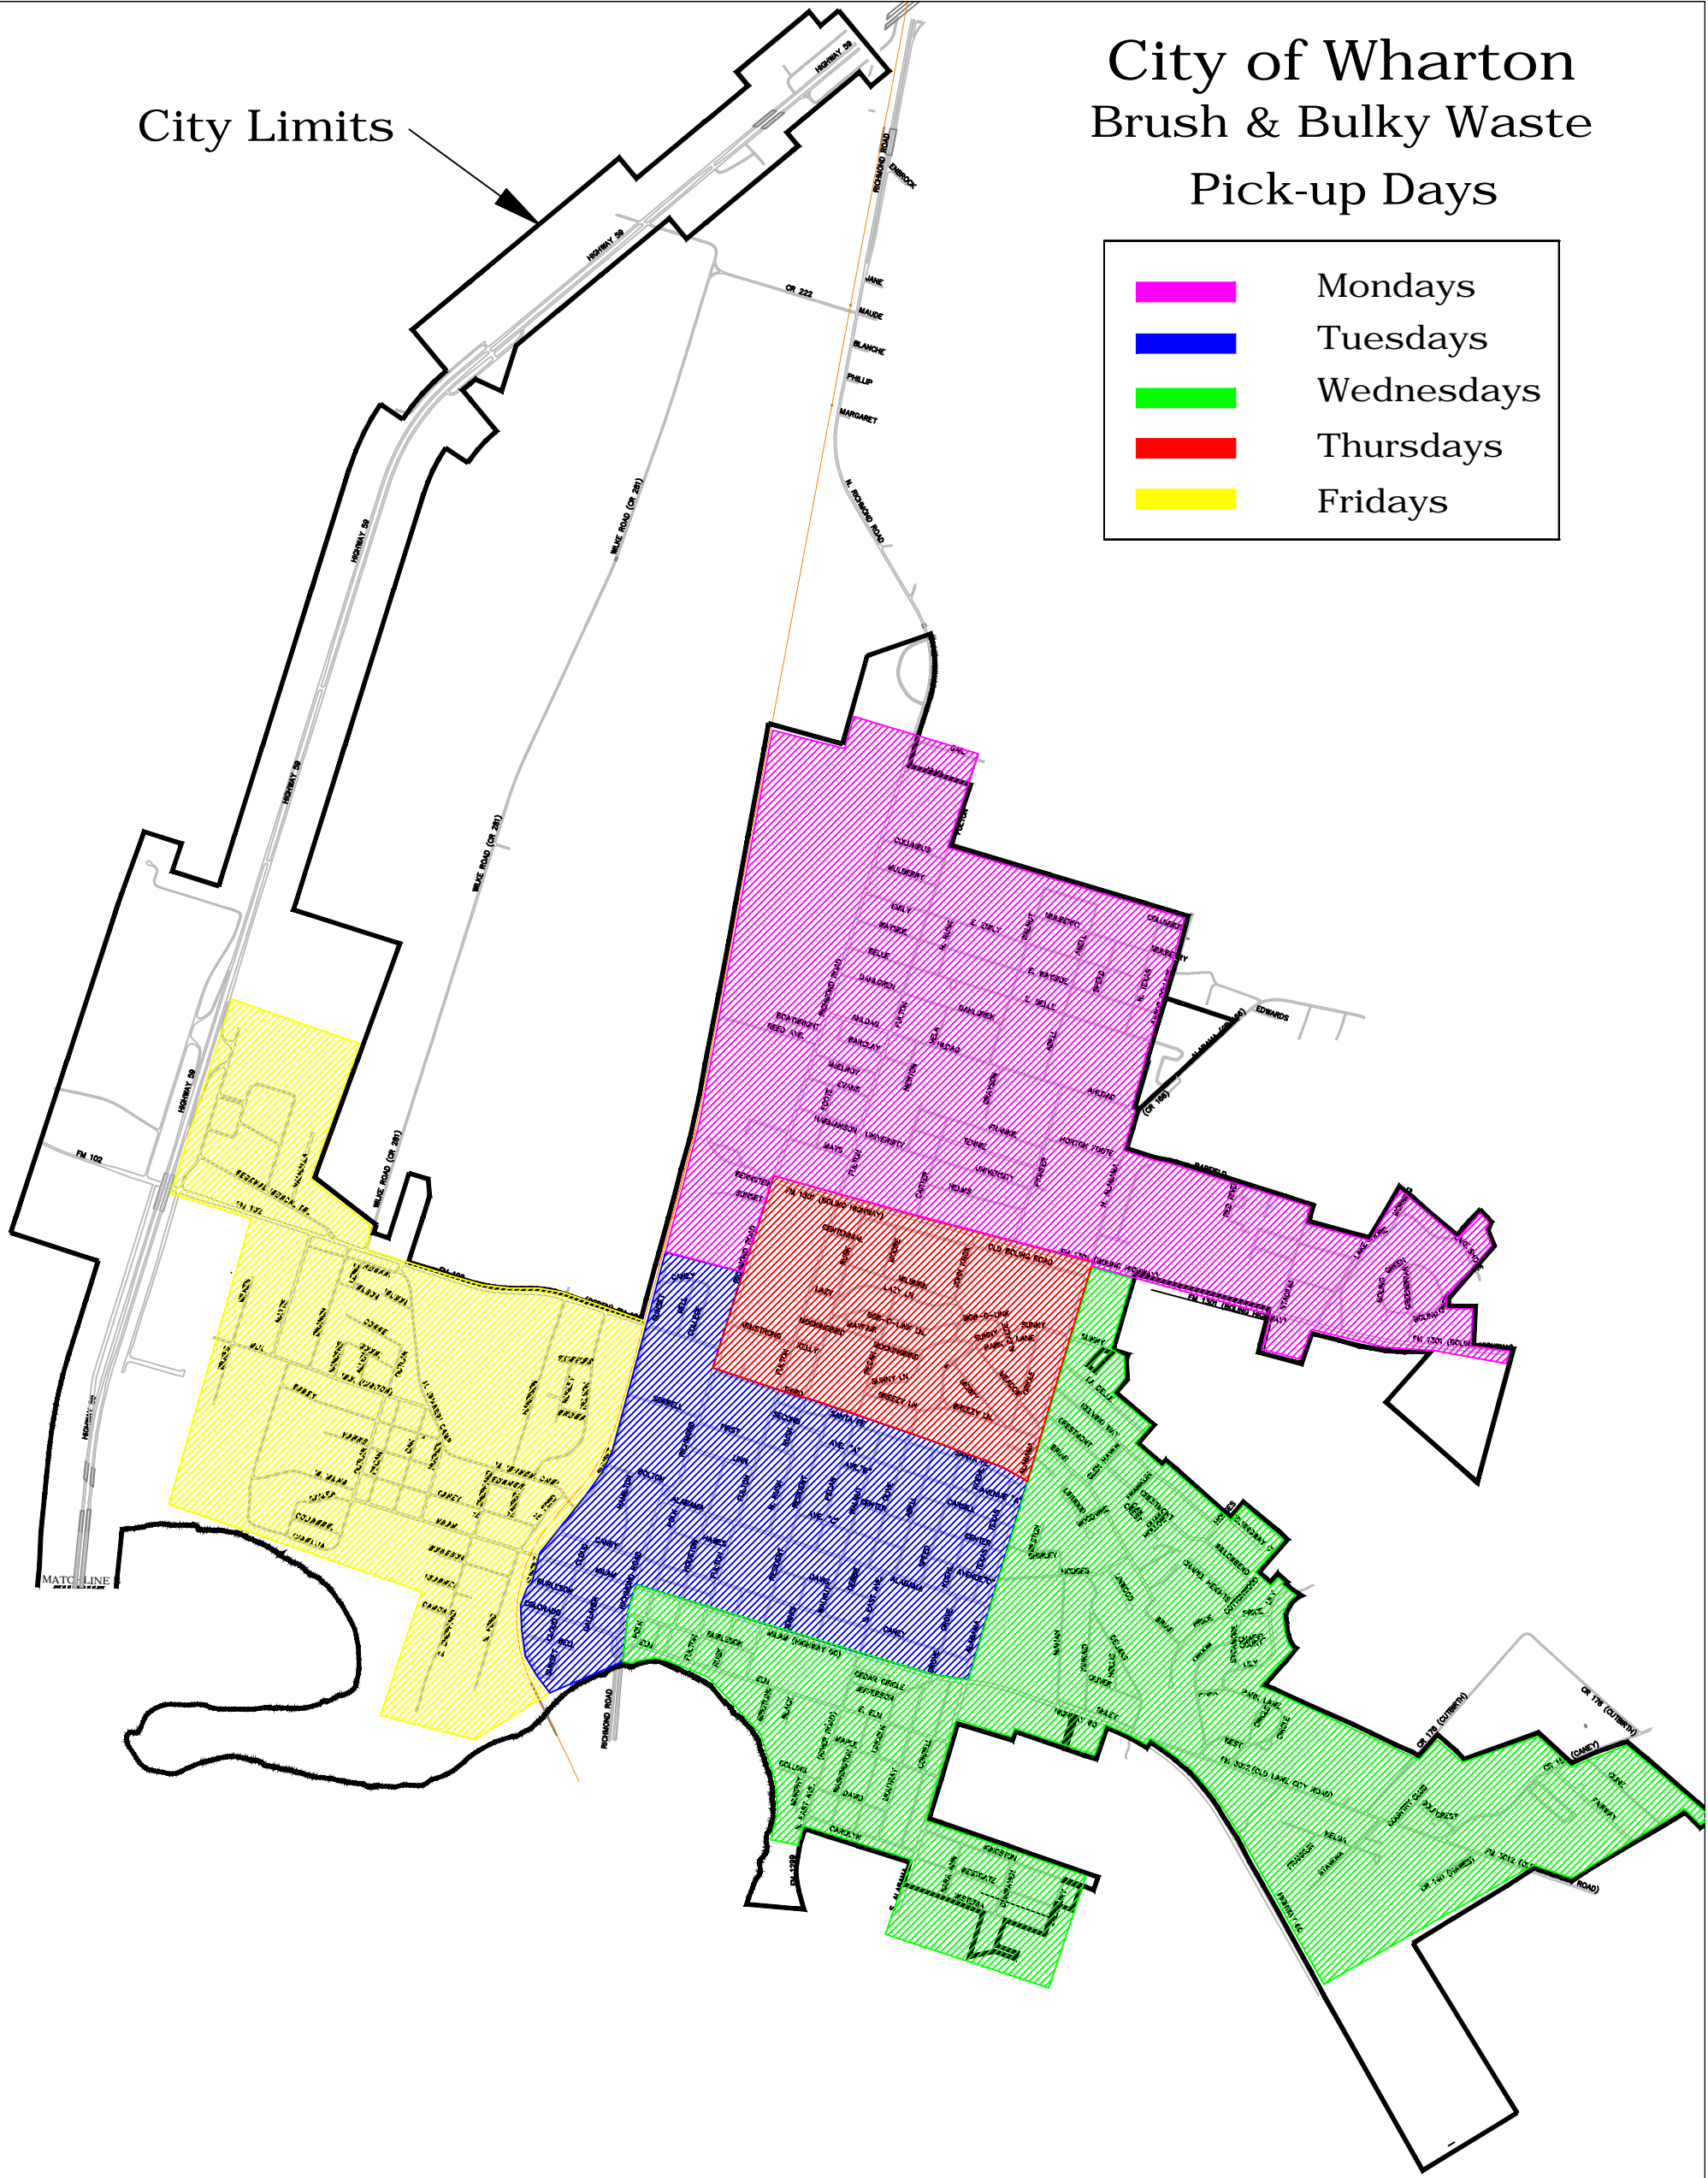

City Limits

City of Wharton Brush & Bulky Waste Pick-up Days

	Mondays
	Tuesdays
	Wednesdays
	Thursdays
	Fridays

SCALE: NTS