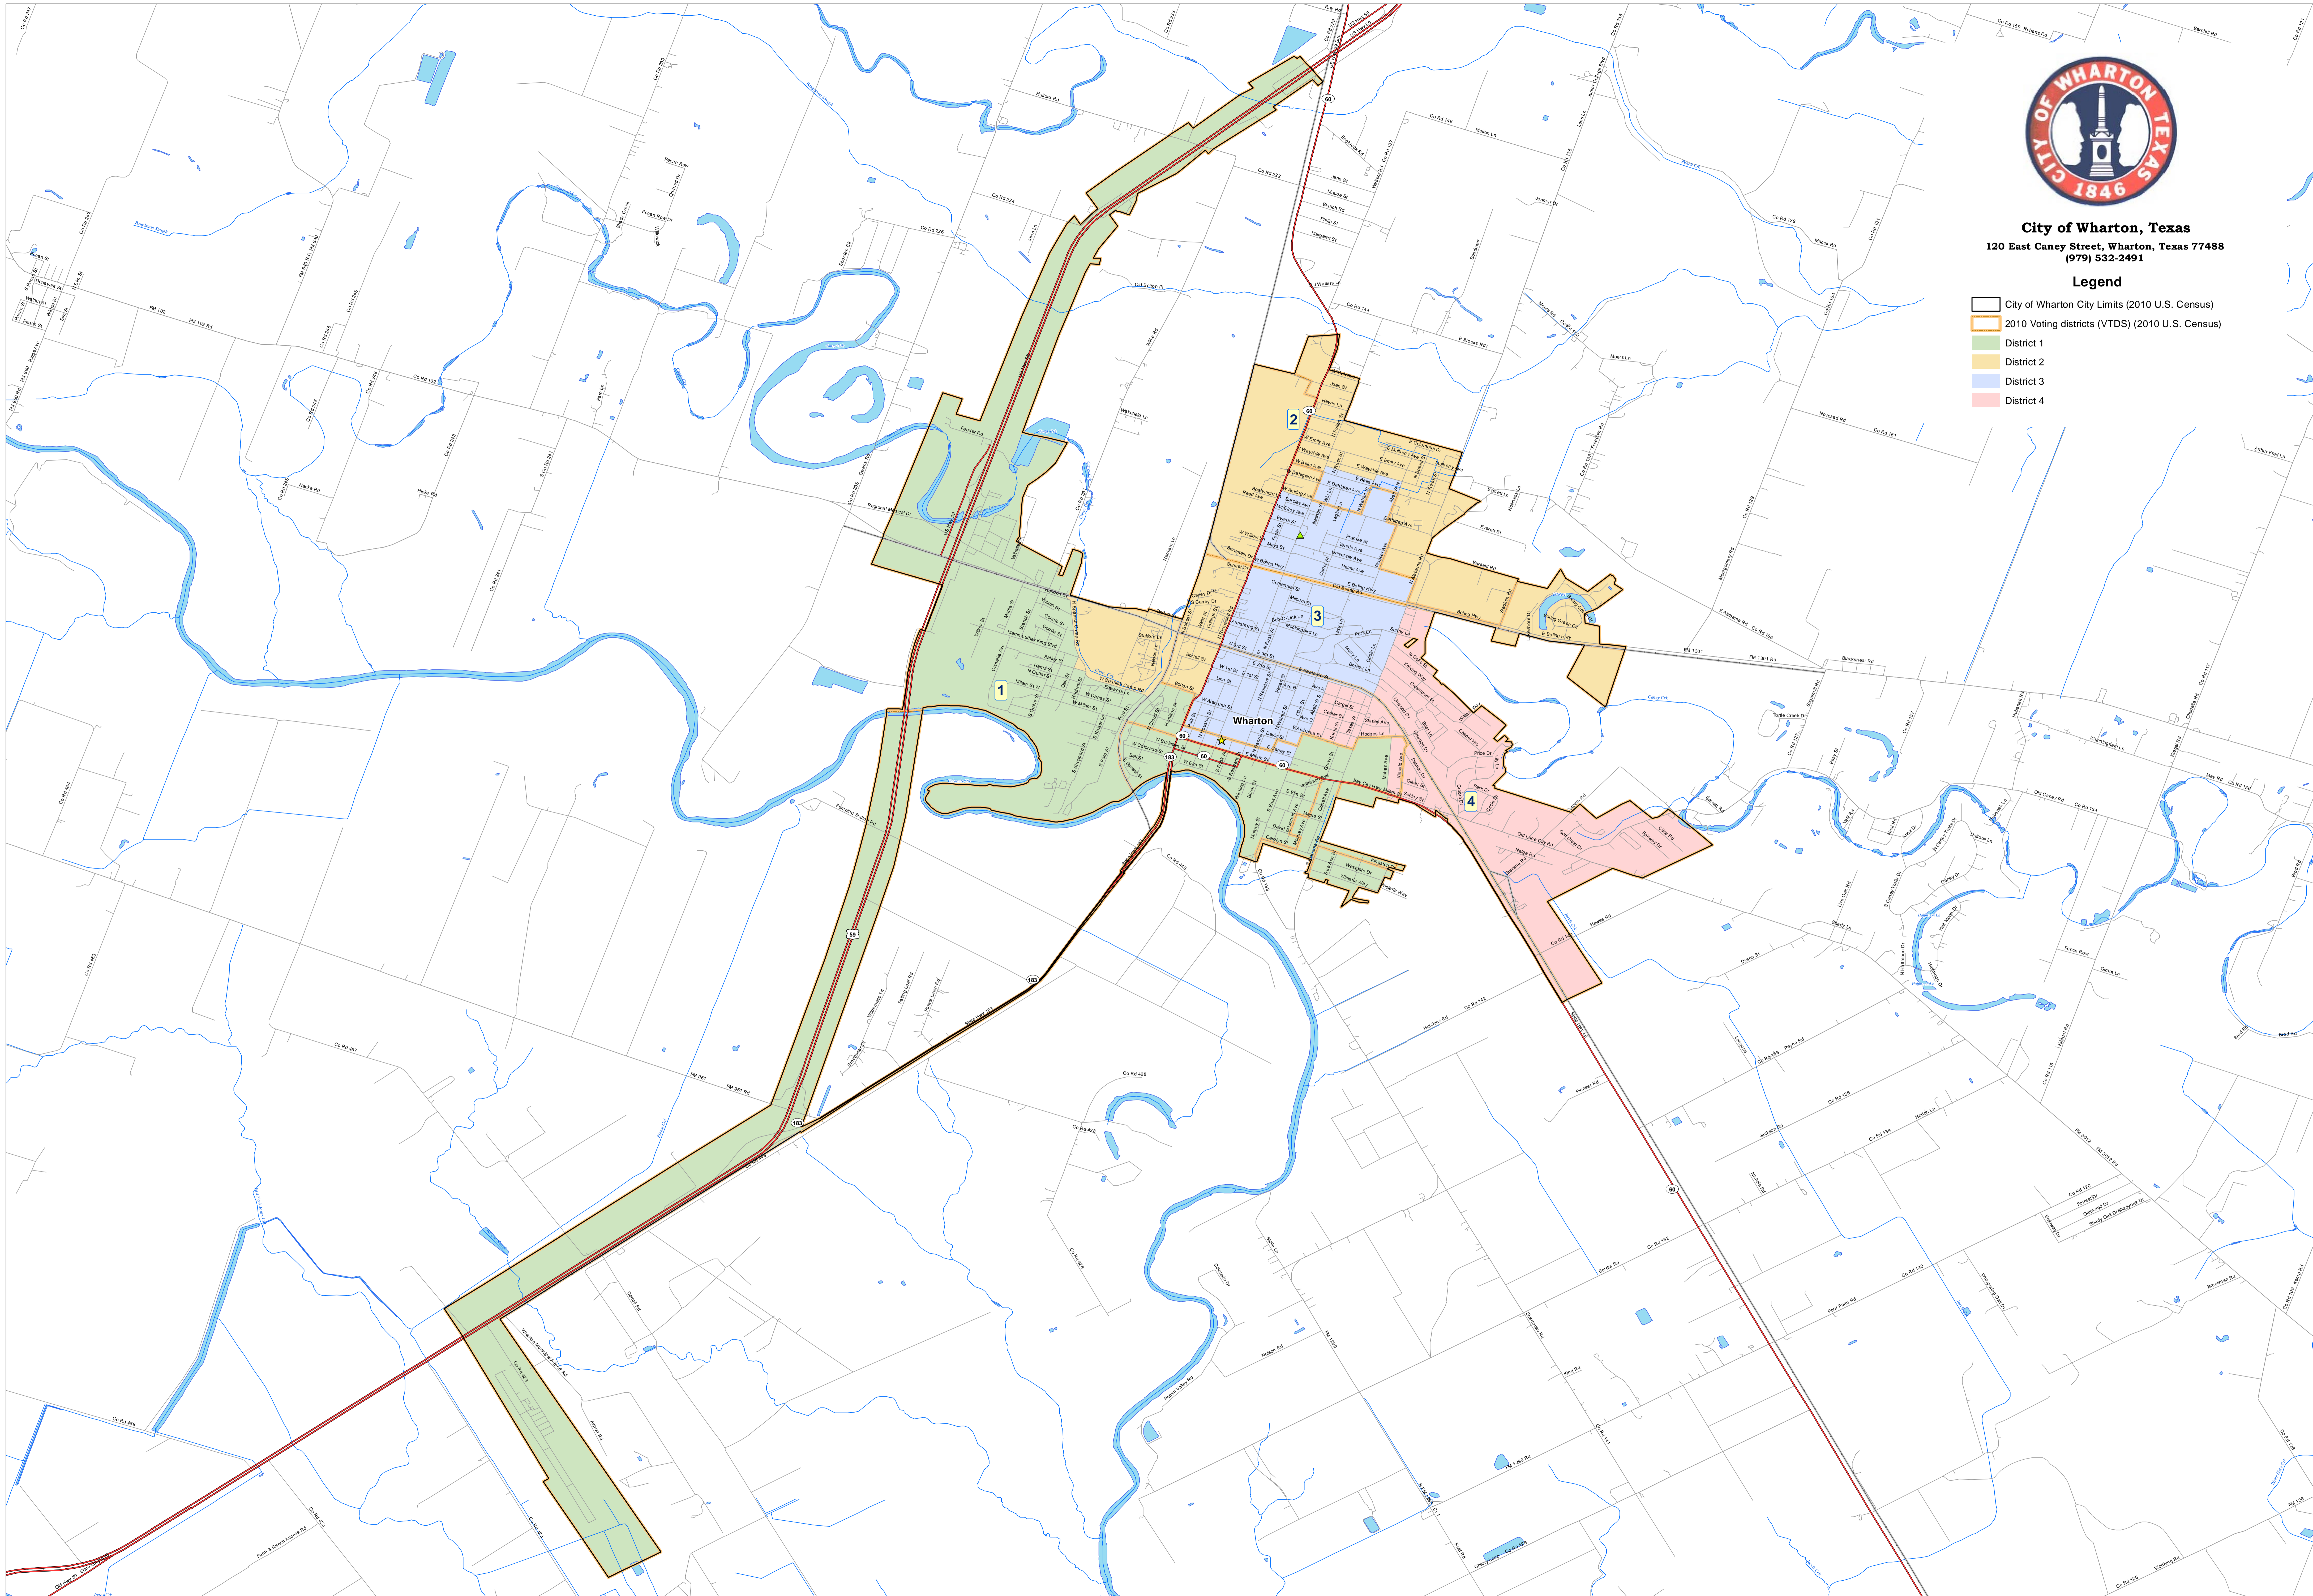

City of Wharton, Texas
120 East Caney Street, Wharton, Texas 77488
(979) 532-2491

Legend

- City of Wharton City Limits (2010 U.S. Census)
- 2010 Voting districts (VTDS) (2010 U.S. Census)
- District 1
- District 2
- District 3
- District 4

D&A Doucet & Associates, Inc.
7401 B Hwy. 71 West, Suite 160
Austin, TX 78735, Phone: (512) 583-2600 Fax: (512) 583-2601
AUSTIN, TEXAS · NORTHAMPTON, MASSACHUSETTS · ROSELILLE, CALIFORNIA
www.doucetandassociates.com

BOJORQUEZ
LAW FIRM, PLLC
TexasMunicipalLawyers.com

**City of Wharton, Texas
Single Member Districts
Adopted: November 14, 2011**

NOTES:
MAP DATA BASED ON:
2010 TIGERLINE GEOGRAPHY
2010 CENSUS (PL 94-171) SUMMARY FILE

Revised: December 9, 2011